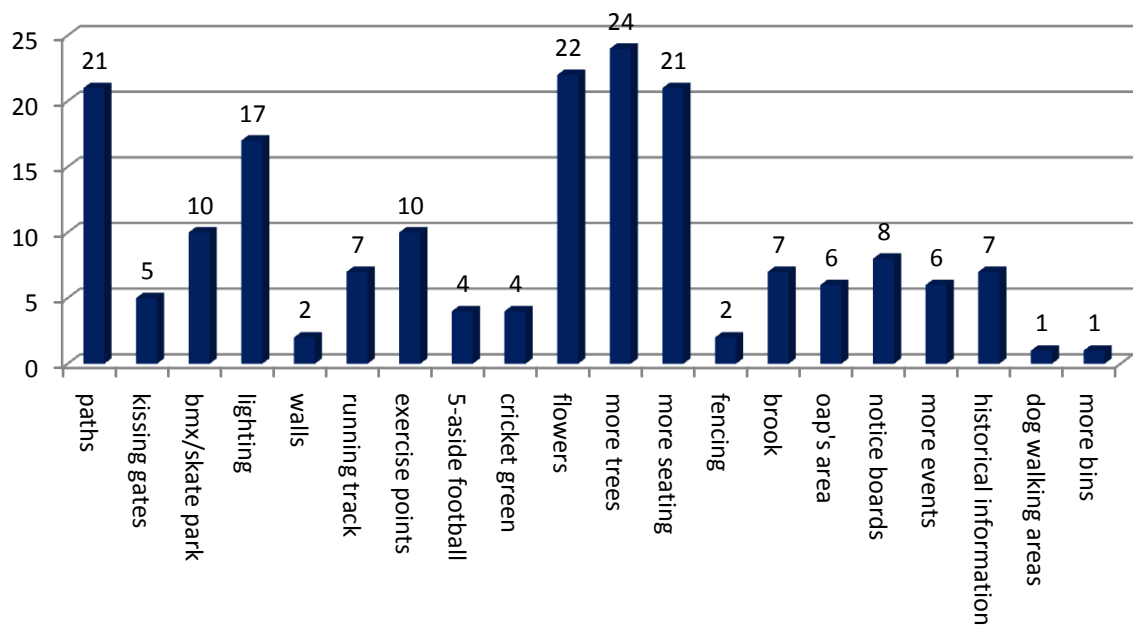

What gender are you?

What age are you?

Do you use Greenbank?

I would use Greenbank if ...

How do you feel about Greenbank?

What would you like to see?

Where should we put more trees?

Should Greenbank be declared a Village Green?